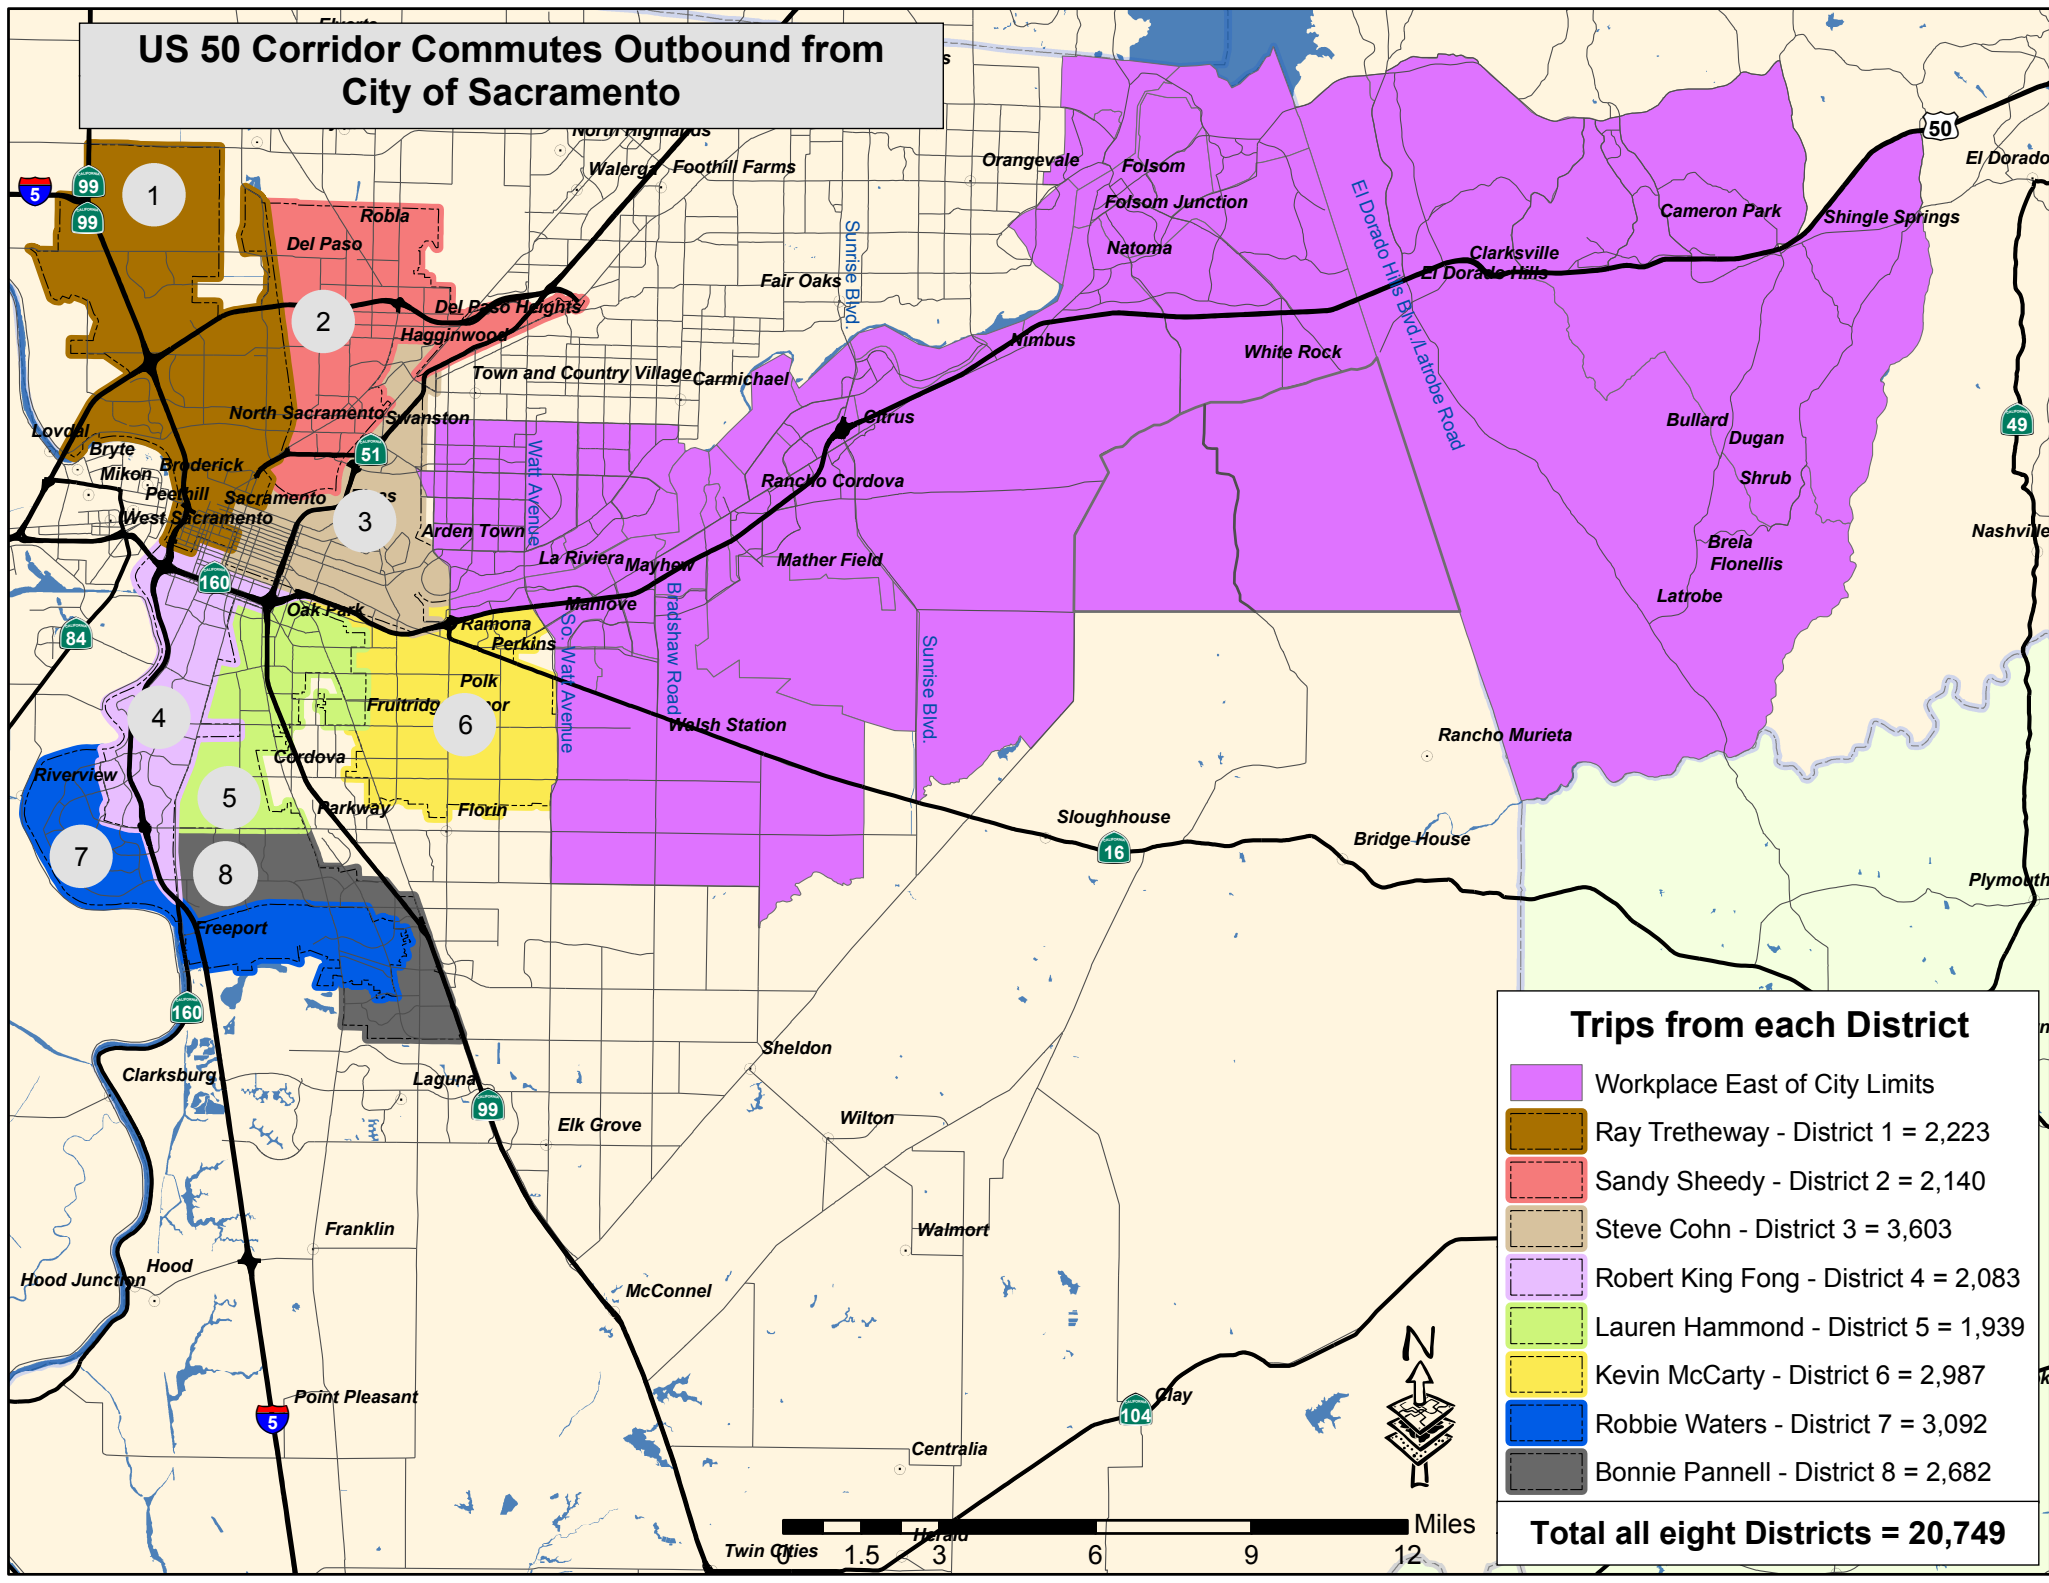

# US 50 Corridor Commutes Outbound from City of Sacramento

### Trips from each District

	Workplace East of City Limits
	Ray Tretheway - District 1 = 2,223
	Sandy Sheedy - District 2 = 2,140
	Steve Cohn - District 3 = 3,603
	Robert King Fong - District 4 = 2,083
	Lauren Hammond - District 5 = 1,939
	Kevin McCarty - District 6 = 2,987
	Robbie Waters - District 7 = 3,092
	Bonnie Pannell - District 8 = 2,682

**Total all eight Districts = 20,749**